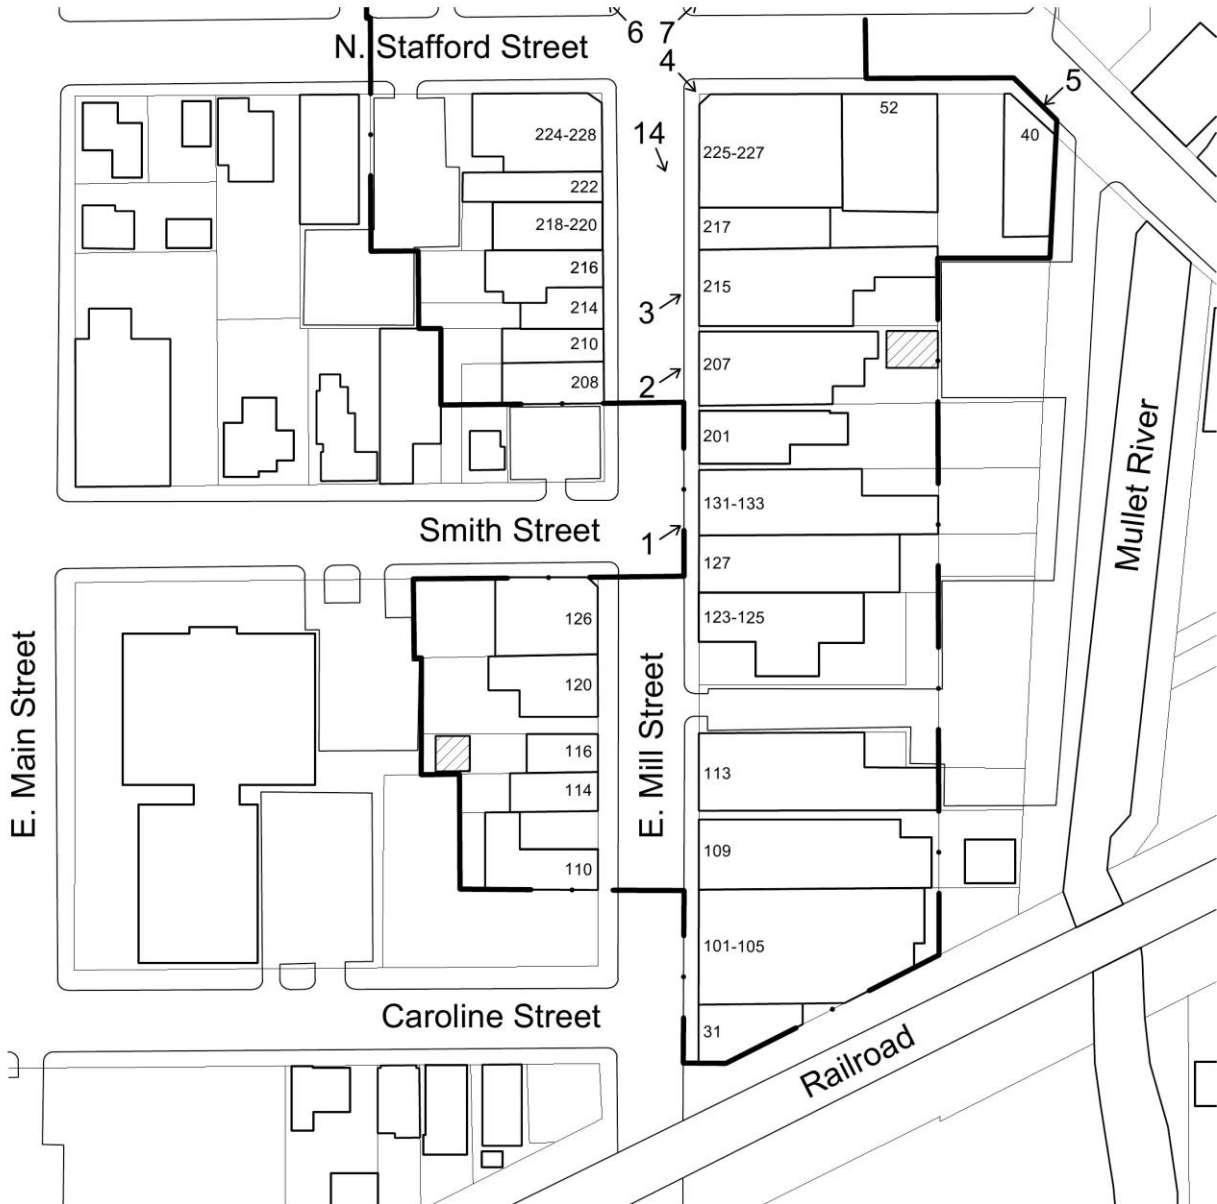

**United States Department of the Interior**  
National Park Service

**National Register of Historic Places**  
Continuation Sheet

Section sketch map Page 1

Downtown Plymouth Historic District  
City of Plymouth, Sheboygan County, WI

- LEGEND**
- · - District Boundary
  - ▨ Non-Contributing Resource
  - 800 Address
  - 1 → Photo Number & Direction

**United States Department of the Interior**  
National Park Service

**National Register of Historic Places**  
Continuation Sheet

Downtown Plymouth Historic District  
City of Plymouth, Sheboygan County, WI

Section sketch map Page 2

**LEGEND**

- . - District Boundary
- ▨ Non-Contributing Resource
- 800 Address
- 1 → Photo Number & Direction