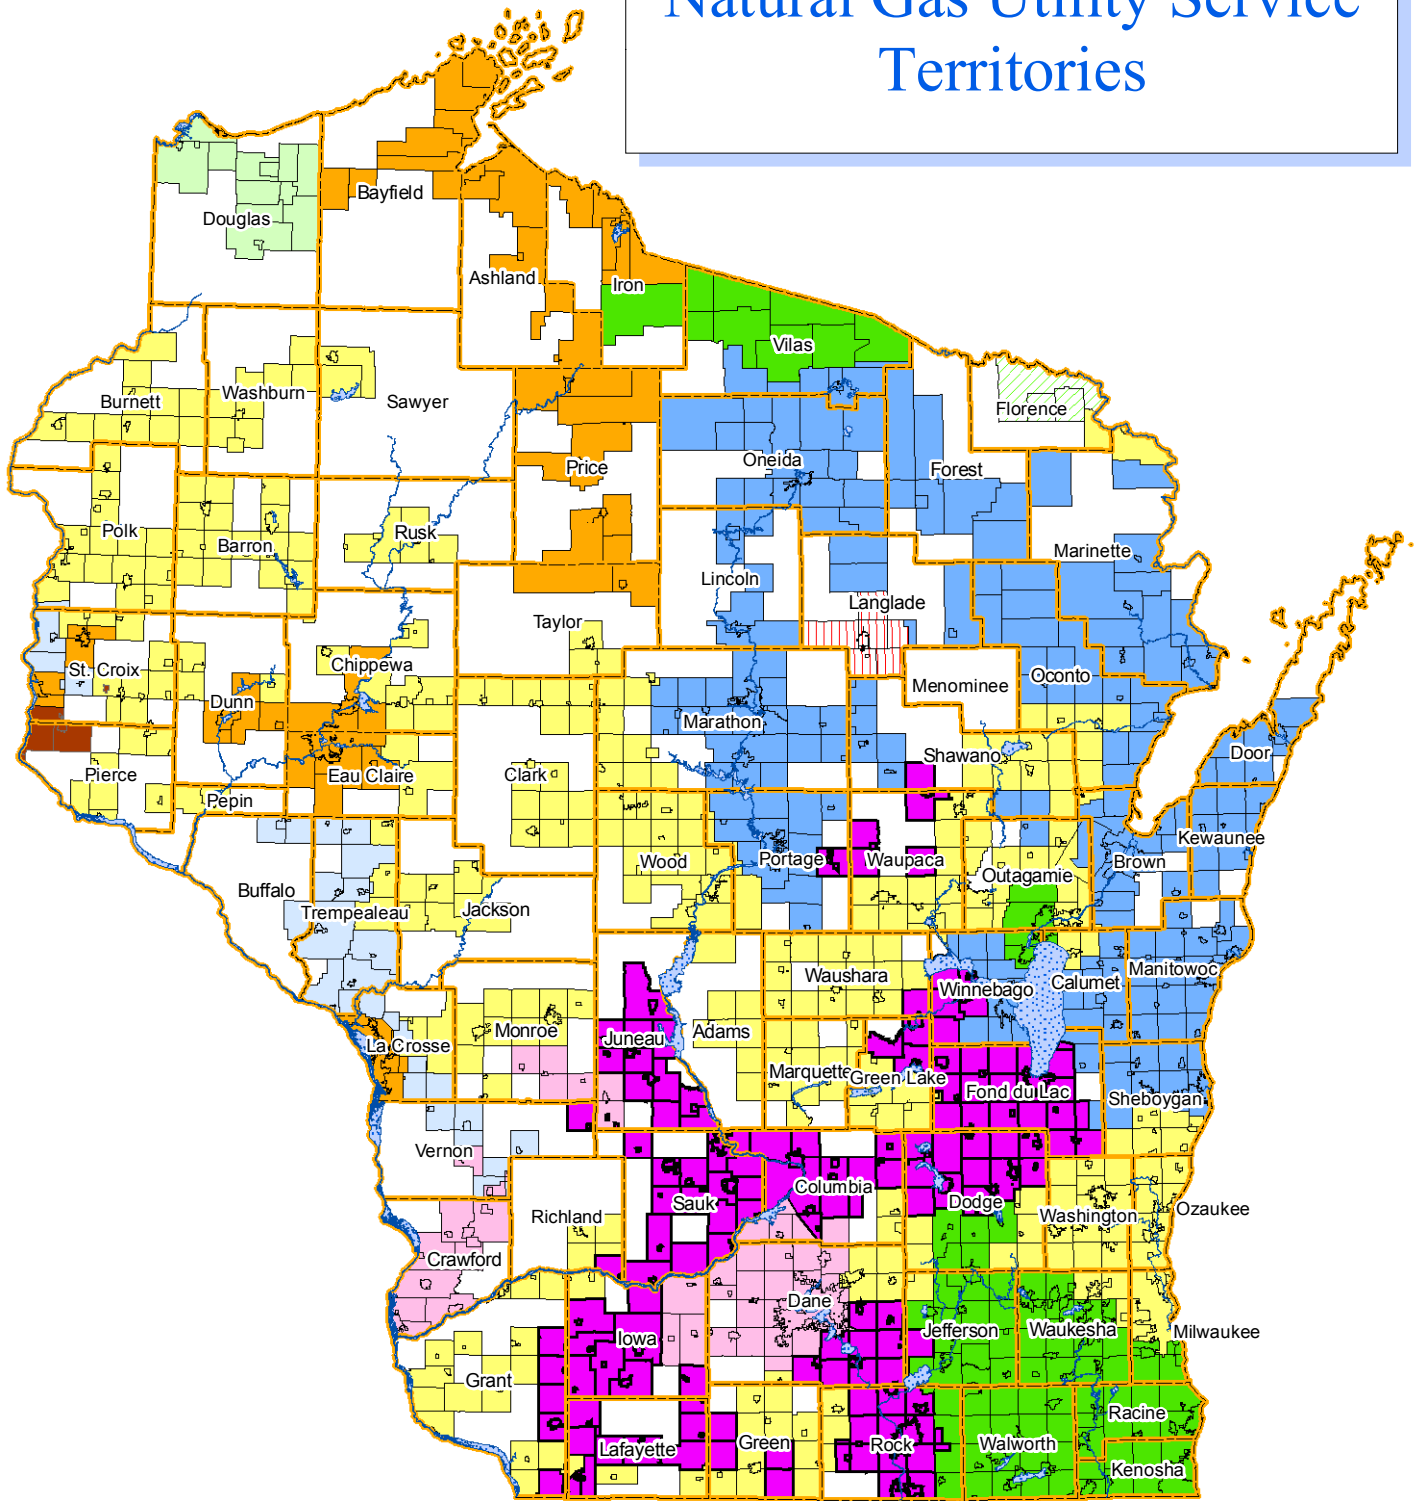

Natural Gas Utility Service Territories

	Superior Water, Light & Power Company		Madison Gas and Electric
	Wisconsin Electric Gas Operations		Midwest Natural Gas Inc.
	Alliant/Wisconsin Power & Light		St Croix Valley Natural Gas Company
	City Gas Company		Wisconsin Gas Company
	Florence Utility Commission		Wisconsin Public Service Corp
			Xcel (Northern States Power Company)